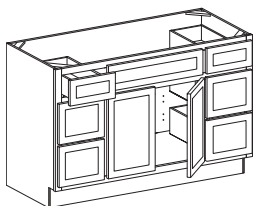

Vanity cabinets – 3 drawer

SKU	HATTERAS			CATALINA				MAUI			
	Espresso (-HES)	Pebble Grey (-HGR)	Polar White (-HWH)	Espresso (-CES)	Slate (-CSL)	Pebble Grey (-CGR)	Polar White (-CWH)	Espresso (-MES)	Slate (-MSL)	Pebble Grey (-MGR)	Polar White (-MWH)
VDB12-3	$614	$627	$627	$713	$747	$747	$747	$713	$747	$747	$747
VDB15-3	$670	$684	$684	$780	$804	$804	$804	$780	$804	$804	$804
VDB18-3	$731	$746	$746	$852	$866	$866	$866	$852	$866	$866	$866
VDB21-3	$798	$814	$814	$931	$931	$931	$931	$931	$931	$931	$931

Vanity cabinets – combo

SKU	HATTERAS			CATALINA				MAUI			
	Espresso (-HES)	Pebble Grey (-HGR)	Polar White (-HWH)	Espresso (-CES)	Slate (-CSL)	Pebble Grey (-CGR)	Polar White (-CWH)	Espresso (-MES)	Slate (-MSL)	Pebble Grey (-MGR)	Polar White (-MWH)
VCDB60-3	$1,137	$1,180	$1,180	$1,307	$1,363	$1,363	$1,363	$1,307	$1,363	$1,363	$1,363
VCDB60-6	$1,407	$1,476	$1,476	$1,634	$1,768	$1,768	$1,768	$1,634	$1,768	$1,768	$1,768

Linen cabinets

SKU	HATTERAS			CATALINA				MAUI			
	Espresso (-HES)	Pebble Grey (-HGR)	Polar White (-HWH)	Espresso (-CES)	Slate (-CSL)	Pebble Grey (-CGR)	Polar White (-CWH)	Espresso (-MES)	Slate (-MSL)	Pebble Grey (-MGR)	Polar White (-MWH)
VL1584	$850	$931	$931	$1,020	$1,046	$1,046	$1,046	$1,020	$1,046	$1,046	$1,046
VL1884	$951	$1,042	$1,042	$1,140	$1,171	$1,171	$1,171	$1,140	$1,171	$1,171	$1,171
VL2484	$1,151	$1,246	$1,246	$1,388	$1,407	$1,407	$1,407	$1,388	$1,407	$1,407	$1,407