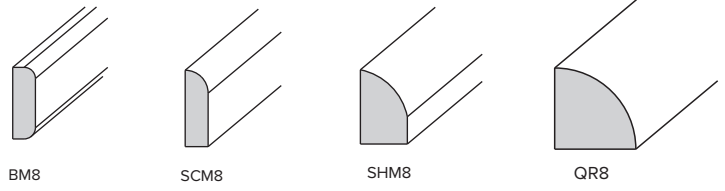

Base Filler

SKU	Espresso (-ESP)	Slate (-SL)	Pebble Grey (-PGRY)	Polar White (-PWH)
BF3	\$37	\$37	\$37	\$37
BF6	\$59	\$59	\$59	\$59

Moulding

SKU	Description	Espresso (-ESP)	Slate (-SL)	Pebble Grey (-PGRY)	Polar White (-PWH)
BM8	Batten	\$40	\$40	\$40	\$40
CM8	Crown	\$179	\$179	\$179	\$179
CMA8	Crown	\$231	\$231	\$231	\$231
CMC8	Crown	\$236	\$236	\$236	\$236
CMV8	Crown	\$231	\$231	\$231	\$231
DM8	Dentil	\$48	\$48	\$48	\$48
ICM8	Inside Corner	\$45	\$45	\$45	\$45
LRB8	Light Rail	\$91	\$91	\$91	\$91
LRD8	Light Rail	\$100	\$100	\$100	\$100
LRS8	Light Rail	\$80	\$80	\$80	\$80
OCM8-135	Outside Corner	\$47	\$47	\$47	\$47
OCM8	Outside Corner	\$48	\$48	\$48	\$48
QR8	Quarter Round	\$41	\$41	\$41	\$41
RM8	Rope	\$41	\$41	\$41	\$41
SCM8	Scribe	\$40	\$40	\$40	\$40
SHM8	Shoe	\$41	\$41	\$41	\$41
TKC8	Toe Kick	\$28	\$28	\$28	\$28
FB8	Furniture Base	\$233	\$233	\$233	\$233