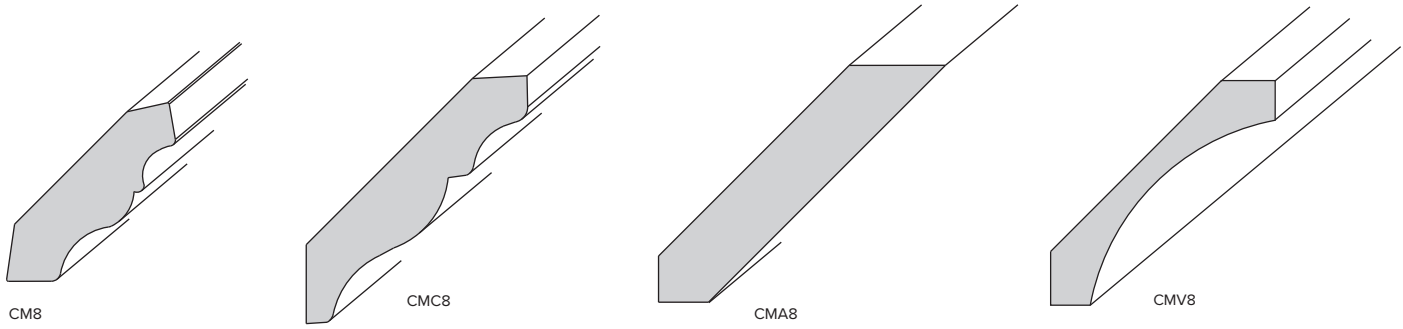

Base Filler

SKU	Espresso (-ESP)	Slate (-SL)	Pebble Grey (-PGRY)	Polar White (-PWH)
BF3	\$37	\$37	\$37	\$37
BF6	\$59	\$59	\$59	\$59

Moulding

SKU	Description	Espresso (-ESP)	Slate (-SL)	Pebble Grey (-PGRY)	Polar White (-PWH)
BM8	Batten	\$40	\$40	\$40	\$40
CM8	Crown	\$179	\$179	\$179	\$179
CMA8	Crown	\$231	\$231	\$231	\$231
CMC8	Crown	\$236	\$236	\$236	\$236
CMV8	Crown	\$231	\$231	\$231	\$231
DM8	Dentil	\$48	\$48	\$48	\$48
ICM8	Inside Corner	\$45	\$45	\$45	\$45
LRB8	Light Rail	\$91	\$91	\$91	\$91
LRD8	Light Rail	\$100	\$100	\$100	\$100
LRS8	Light Rail	\$80	\$80	\$80	\$80
OCM8-135	Outside Corner	\$47	\$47	\$47	\$47
OCM8	Outside Corner	\$48	\$48	\$48	\$48
QR8	Quarter Round	\$41	\$41	\$41	\$41
RM8	Rope	\$41	\$41	\$41	\$41
SCM8	Scribe	\$40	\$40	\$40	\$40
SHM8	Shoe	\$41	\$41	\$41	\$41
TKC8	Toe Kick	\$28	\$28	\$28	\$28
FB8	Furniture Base	\$233	\$233	\$233	\$233