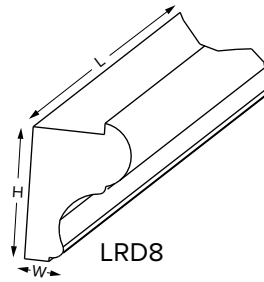

Personalize Your Space - Moulding

Add the finishing touch to your cabinets with our broad selection of finished mouldings. We offer many different types of decorative and utility mouldings in all finishes to accentuate and complete the space.

SKU	Description	H	W	L
BM8	Batten	3/4"	1/4"	96"
FB8	Furniture Base	3/4"	4-5/8"	96"
ICM8	Inside Corner	3/4"	3/4"	96"
LRB8	Light Rail	13/16"	1-3/8"	96"
LRD8	Light Rail	1-1/2"	1"	96"
OCM8	Outside Corner	13/16"	13/16"	96"
QR8	Quarter Round	3/4"	3/4"	96"
SCM8	Scribe	3/4"	1/4"	96"
SHM8	Shoe	3/4"	1/2"	96"
TKC8	Toe Kick	1/4"	4-1/2"	96"