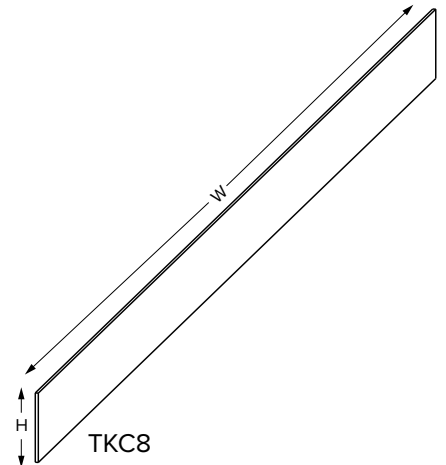

Personalize Your Space - Moulding

Add the finishing touch to your cabinets with our broad selection of finished mouldings. We offer many different types of decorative and utility mouldings in all finishes to accentuate and complete the space.

SKU	Description	H	W	L
BM8	Batten	3/4"	1/4"	96"
FB8	Furniture Base	3/4"	4-5/8"	96"
ICM8	Inside Corner	3/4"	3/4"	96"
LRB8	Light Rail	13/16"	1-3/8"	96"
LRD8	Light Rail	1-1/2"	1"	96"
OCM8	Outside Corner	13/16"	13/16"	96"
QR8	Quarter Round	3/4"	3/4"	96"
SCM8	Scribe	3/4"	1/4"	96"
SHM8	Shoe	3/4"	1/2"	96"
TKC8	Toe Kick	1/4"	4-1/2"	96"