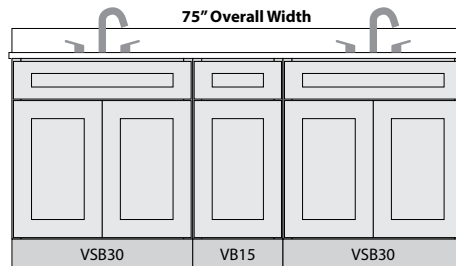

Create Your Perfect Vanity

Our cabinets are designed to mix and match for a customized solution to fit your lifestyle. Need more drawers? No problem. Prefer one sink and lots of counter space? We've got you covered. Here are some popular combinations to get you started designing your perfect vanity.