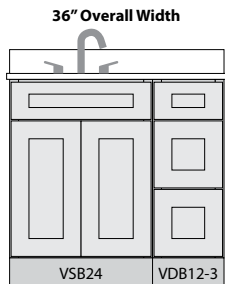

Create Your Perfect Vanity

Our cabinets are designed to mix and match for a customized solution to fit your lifestyle. Need more drawers? No problem. Prefer one sink and lots of counter space? We've got you covered. Here are some popular combinations to get you started designing your perfect vanity.