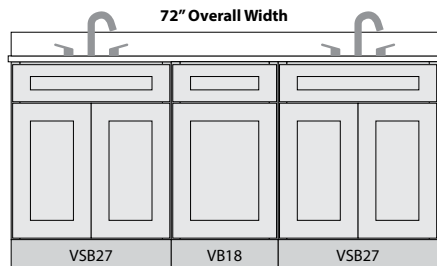

Create Your Perfect Vanity

Our cabinets are designed to mix and match for a customized solution to fit your lifestyle. Need more drawers? No problem. Prefer one sink and lots of counter space? We've got you covered. Here are some popular combinations to get you started designing your perfect vanity.