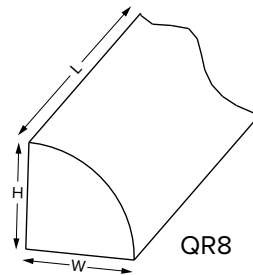

Personalize Your Space - Moulding

Add the finishing touch to your cabinets with our broad selection of finished mouldings. We offer many different types of decorative and utility mouldings in all finishes to accentuate and complete the space.

SKU	Description	H	W	L
BM8	Batten	3/4"	1/4"	96"
FB8	Furniture Base	3/4"	4-5/8"	96"
ICM8	Inside Corner	3/4"	3/4"	96"
LRB8	Light Rail	13/16"	1-3/8"	96"
LRD8	Light Rail	1-1/2"	1"	96"
OCM8	Outside Corner	13/16"	13/16"	96"
QR8	Quarter Round	3/4"	3/4"	96"
SCM8	Scribe	3/4"	1/4"	96"
SHM8	Shoe	3/4"	1/2"	96"
TKC8	Toe Kick	1/4"	4-1/2"	96"