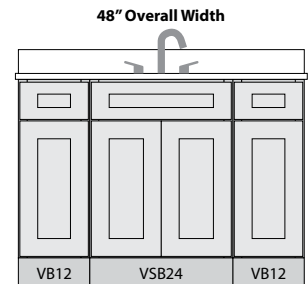

Create Your Perfect Vanity

Our cabinets are designed to mix and match for a customized solution to fit your lifestyle. Need more drawers? No problem. Prefer one sink and lots of counter space? We've got you covered. Here are some popular combinations to get you started designing your perfect vanity.