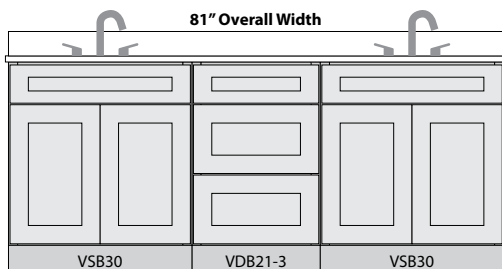

Create Your Perfect Vanity

Our cabinets are designed to mix and match for a customized solution to fit your lifestyle. Need more drawers? No problem. Prefer one sink and lots of counter space? We've got you covered. Here are some popular combinations to get you started designing your perfect vanity.