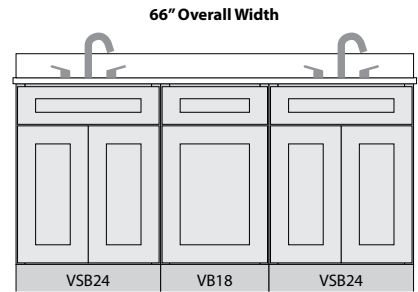

Create Your Perfect Vanity

Our cabinets are designed to mix and match for a customized solution to fit your lifestyle. Need more drawers? No problem. Prefer one sink and lots of counter space? We've got you covered. Here are some popular combinations to get you started designing your perfect vanity.