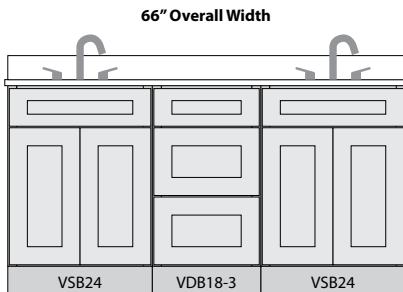

Create Your Perfect Vanity

Our cabinets are designed to mix and match for a customized solution to fit your lifestyle. Need more drawers? No problem. Prefer one sink and lots of counter space? We've got you covered. Here are some popular combinations to get you started designing your perfect vanity.