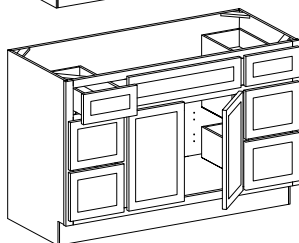

Knee Drawer

SKU	W	H	D
KD30	30"	6-11/16"	21"