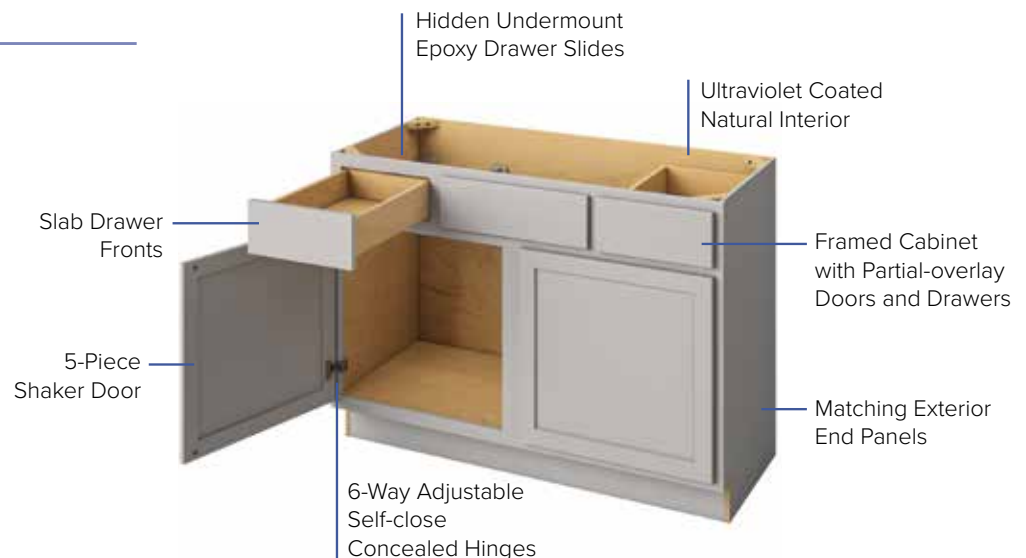

Door Style: Hatteras

- 3/4" Solid Wood Face Frame
- 1/2" Plywood Cabinet Construction
- Premium 100% Water-based Finishes
- Beautiful, finished interior
- 5/8" solid wood dovetail drawer boxes
- 3/4" thick veneered plywood shelves
- 1-year Limited Warranty