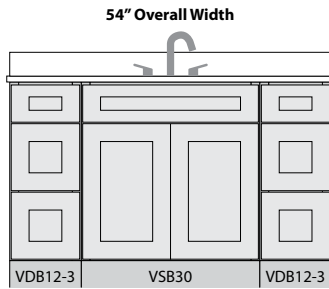

Create Your Perfect Vanity

Our cabinets are designed to mix and match for a customized solution to fit your lifestyle. Need more drawers? No problem. Prefer one sink and lots of counter space? We've got you covered. Here are some popular combinations to get you started designing your perfect vanity.