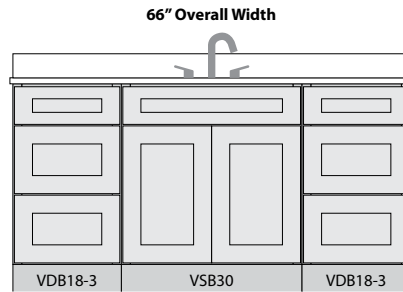

Create Your Perfect Vanity

Our cabinets are designed to mix and match for a customized solution to fit your lifestyle. Need more drawers? No problem. Prefer one sink and lots of counter space? We've got you covered. Here are some popular combinations to get you started designing your perfect vanity.