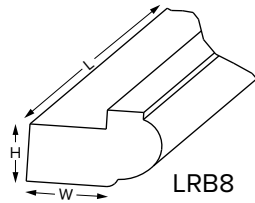

SKU	Description	H	W	L
BM8	Batten	3/4"	1/4"	96"
FB8	Furniture Base	3/4"	4-5/8"	96"
ICM8	Inside Corner	3/4"	3/4"	96"
LRB8	Light Rail	13/16"	1-3/8"	96"
LRD8	Light Rail	1-1/2"	1"	96"
OCM8	Outside Corner	13/16"	13/16"	96"
QR8	Quarter Round	3/4"	3/4"	96"
SCM8	Scribe	3/4"	1/4"	96"
SHM8	Shoe	3/4"	1/2"	96"
TKC8	Toe Kick	1/4"	4-1/2"	96"