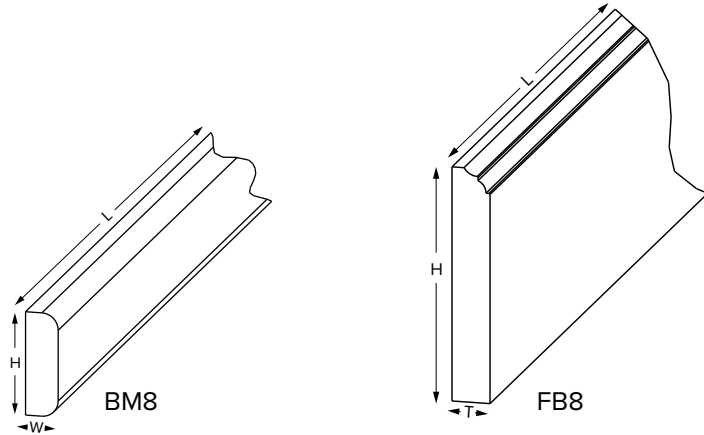

Personalize Your Space - Moulding

Add the finishing touch to your cabinets with our broad selection of finished mouldings. We offer many different types of decorative and utility mouldings in all finishes to accentuate and complete the space.

SKU	Description	H	W	L
BM8	Batten	3/4"	1/4"	96"
FB8	Furniture Base	3/4"	4-5/8"	96"
ICM8	Inside Corner	3/4"	3/4"	96"
LRB8	Light Rail	13/16"	1-3/8"	96"
LRD8	Light Rail	1-1/2"	1"	96"
OCM8	Outside Corner	13/16"	13/16"	96"
QR8	Quarter Round	3/4"	3/4"	96"
SCM8	Scribe	3/4"	1/4"	96"
SHM8	Shoe	3/4"	1/2"	96"
TKC8	Toe Kick	1/4"	4-1/2"	96"