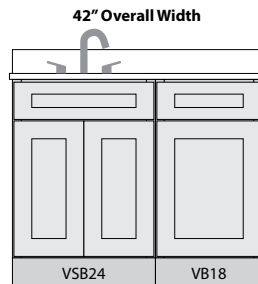

Create Your Perfect Vanity

Our cabinets are designed to mix and match for a customized solution to fit your lifestyle. Need more drawers? No problem. Prefer one sink and lots of counter space? We've got you covered. Here are some popular combinations to get you started designing your perfect vanity.