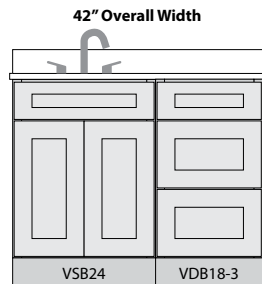

Create Your Perfect Vanity

Our cabinets are designed to mix and match for a customized solution to fit your lifestyle. Need more drawers? No problem. Prefer one sink and lots of counter space? We've got you covered. Here are some popular combinations to get you started designing your perfect vanity.