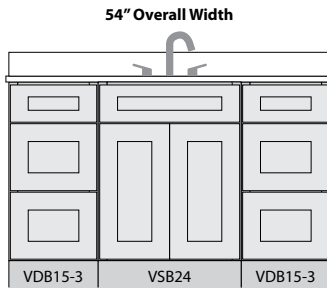

Create Your Perfect Vanity

Our cabinets are designed to mix and match for a customized solution to fit your lifestyle. Need more drawers? No problem. Prefer one sink and lots of counter space? We've got you covered. Here are some popular combinations to get you started designing your perfect vanity.