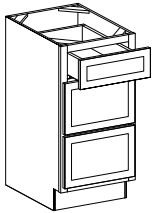

Three Drawer

SKU	W	H	D	# of Drawers
VDB12-3	12"	34-1/2"	21"	3
VDB15-3	15"	34-1/2"	21"	3
VDB18-3	18"	34-1/2"	21"	3
VDB21-3	21"	34-1/2"	21"	3