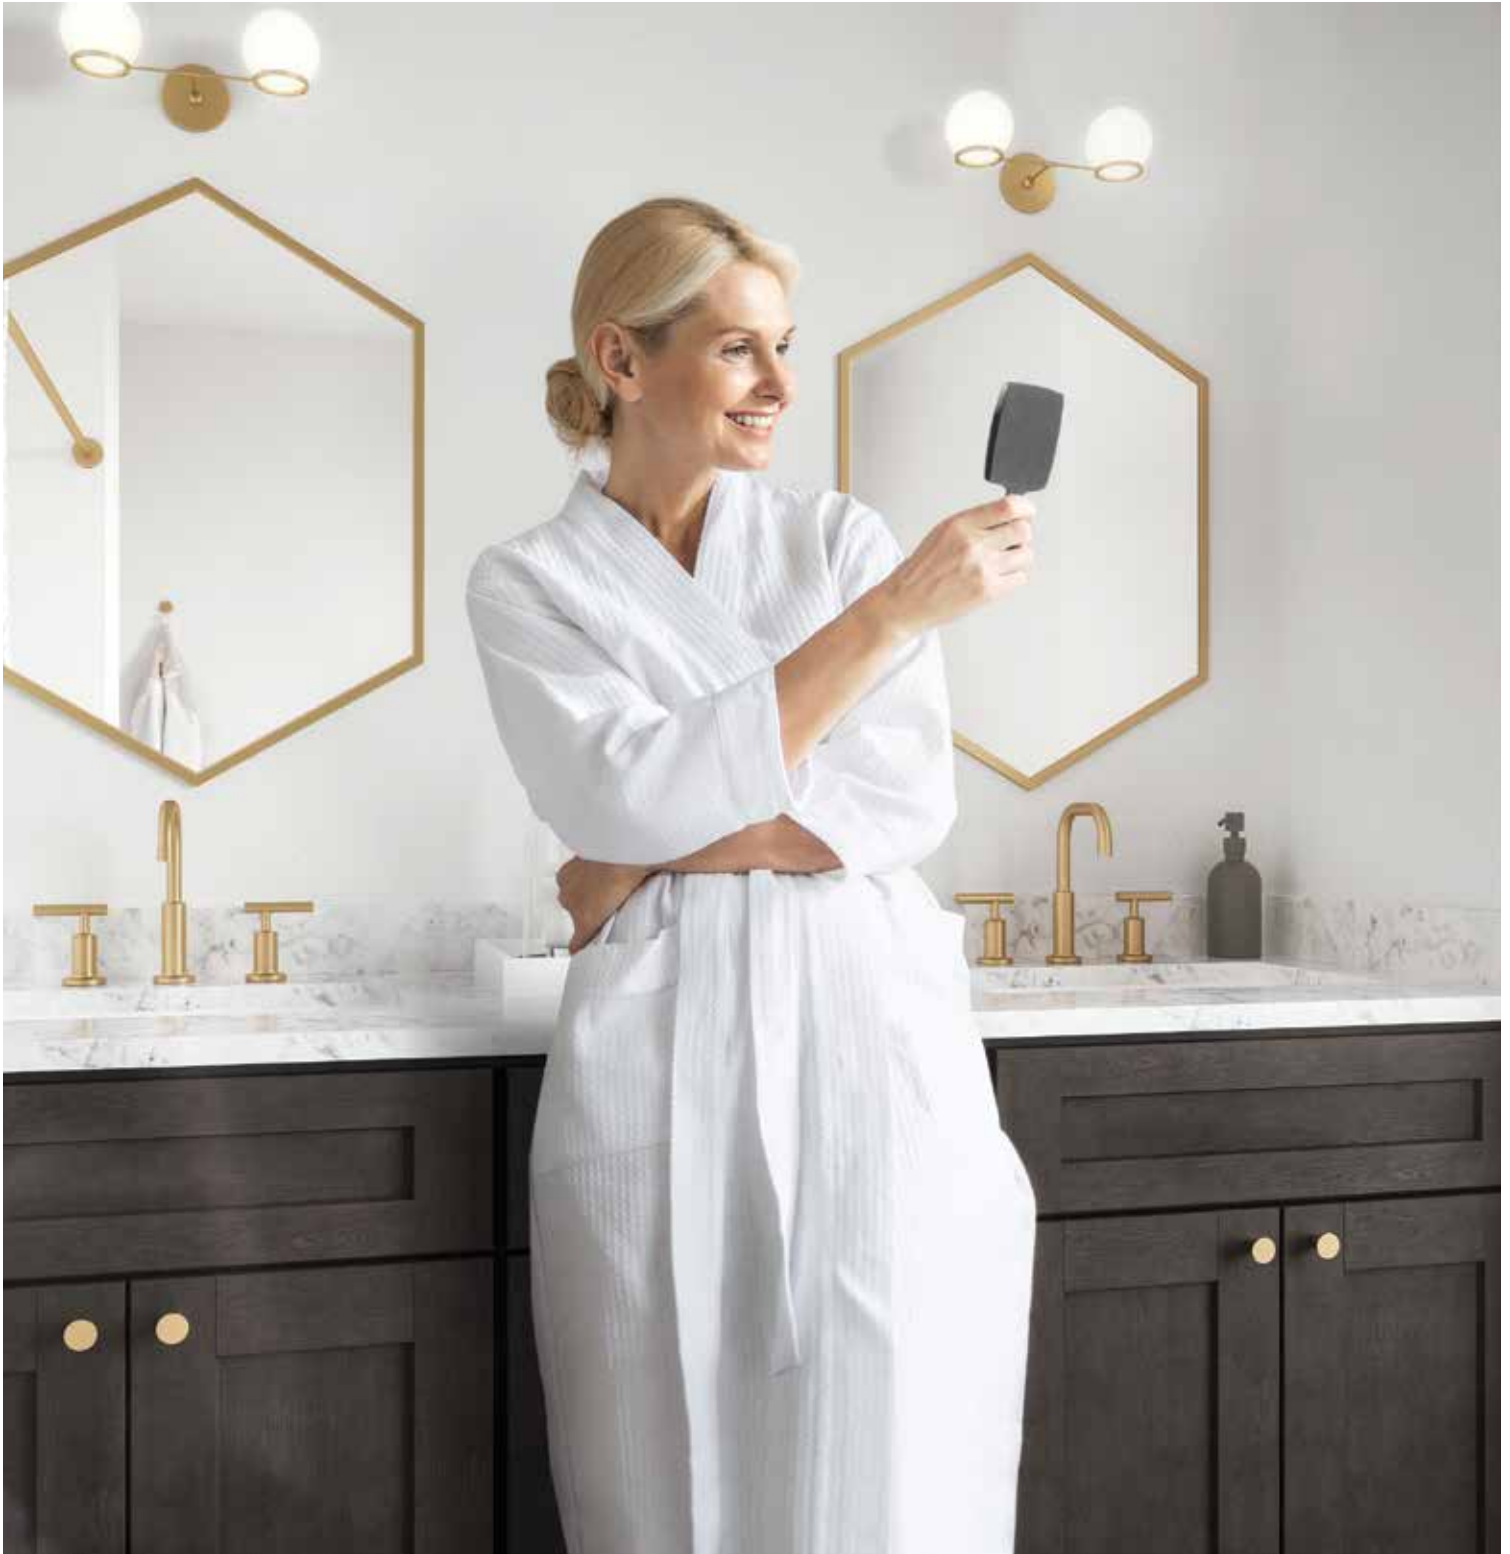

Elegance for the Bath

**NORTH
POINT**
CABINETS®

hardware
resources®

To learn more about the quality accessories we offer or other products we manufacture visit www.NorthPointCabinetry.com, call 1-800-463-0660 or scan the QR code with your smartphone or mobile device.