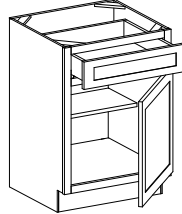

Single Door and Drawer

SKU	W	H	D	# of Doors	# of Drawers
VB12	12"	34-1/2"	21"	1	1
VB15	15"	34-1/2"	21"	1	1
VB18	18"	34-1/2"	21"	1	1