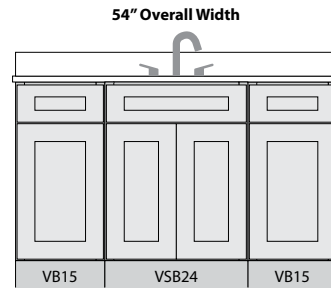

Create Your Perfect Vanity

Our cabinets are designed to mix and match for a customized solution to fit your lifestyle. Need more drawers? No problem. Prefer one sink and lots of counter space? We've got you covered. Here are some popular combinations to get you started designing your perfect vanity.